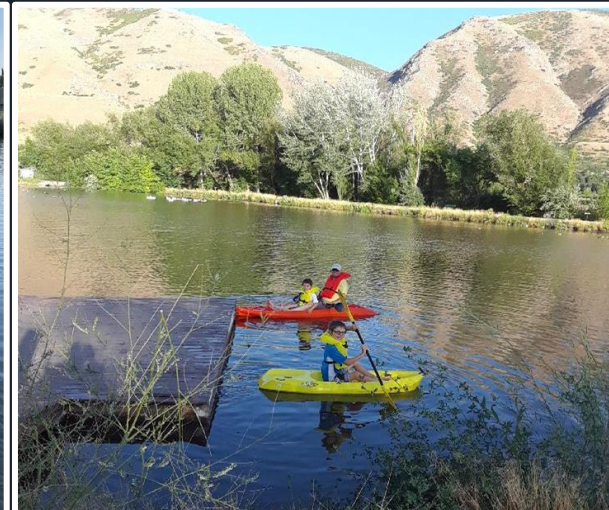

Community Adventure Kits

Payson City Library
Director : Dona Gay